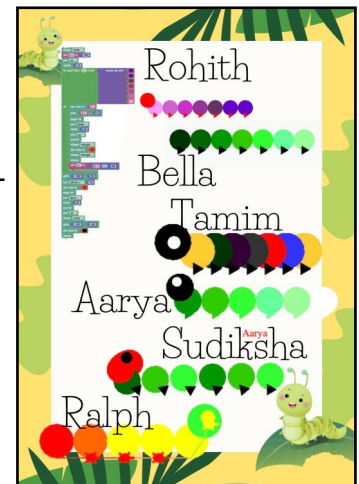

Learning Behaviours

At Caroline Haslett Primary School, we have 8 characters that help us remember the skills of an effective learner in all of our lessons.

Next week's character will be Colin the 'Concentration' Caterpillar. Encourage your child to practise the skills listed below and be like Colin.

I manage distractions.
I do one thing at a time.
I concentrate really well and I notice everything.

Computing

In our Introduction to Python unit, Year 6 have been busy experimenting with Python block coding, they created a program using colour and co-ordinates to draw a caterpillar. They experimented with variables and loops to create repeating patterns, resulting in creative digital artwork.